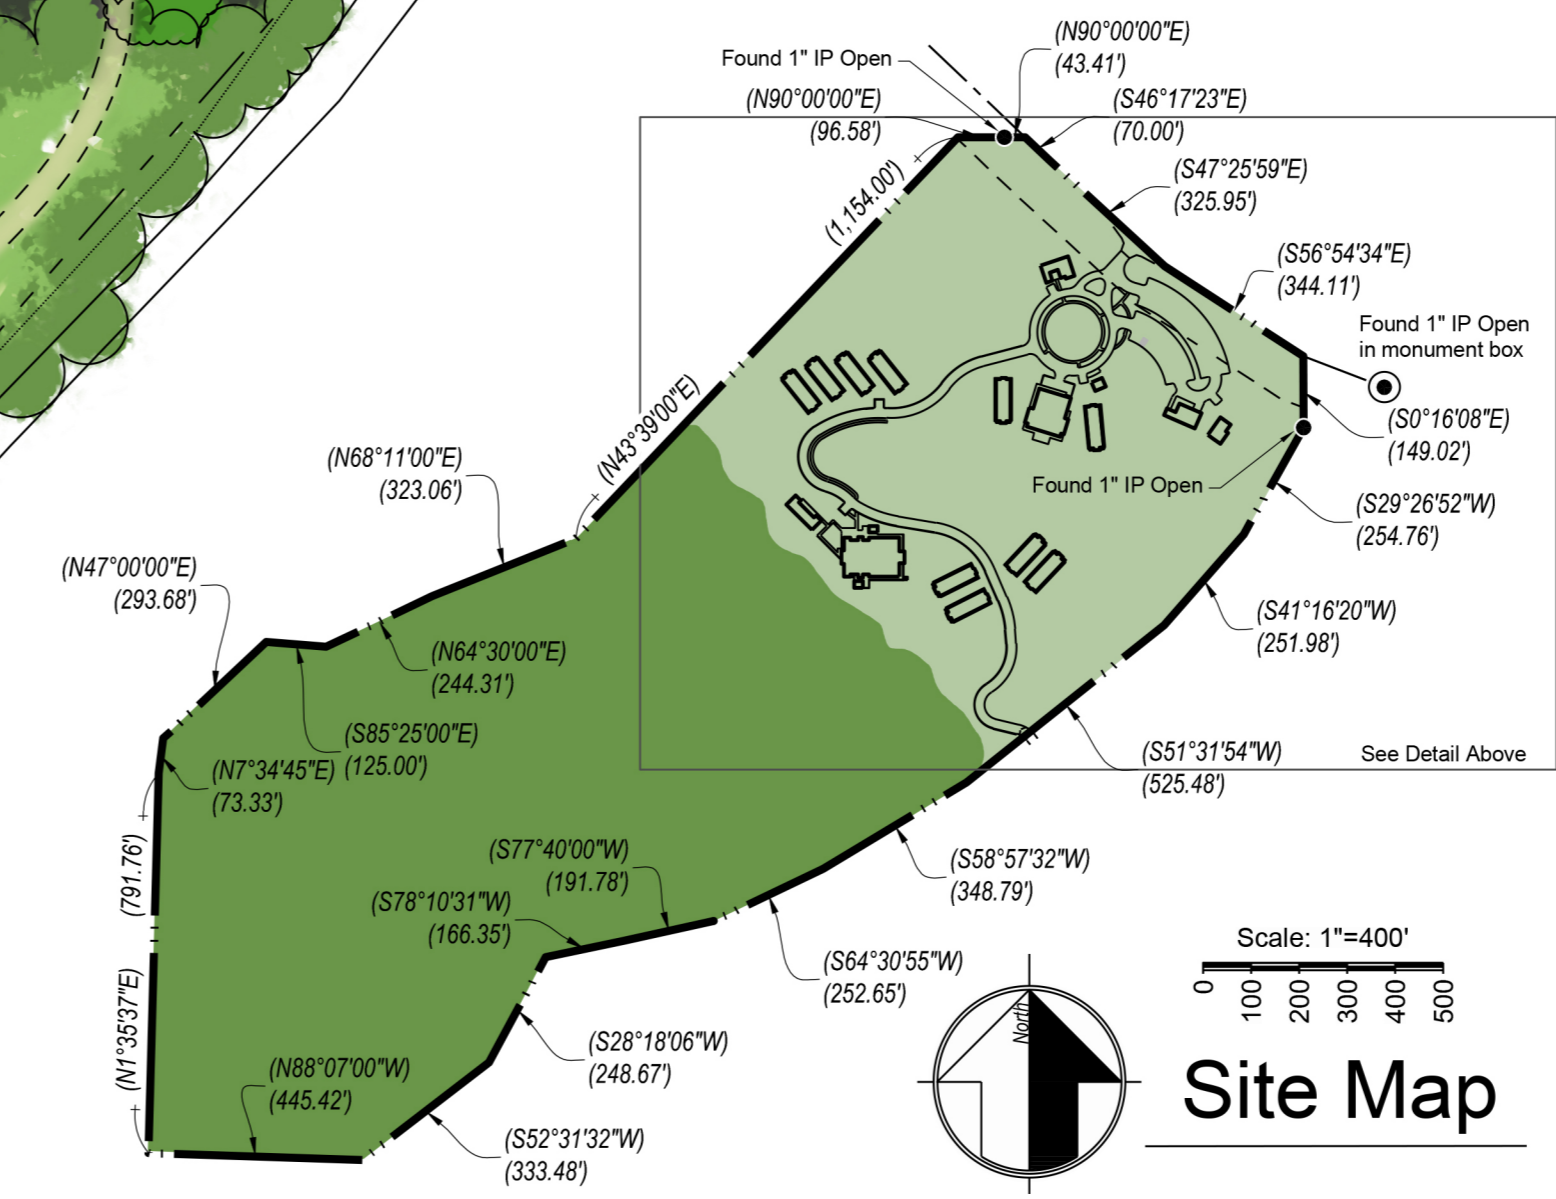

**Lighting Legend**

Symbol	Product Data: See Sheet L3.00 for Additional Information	Location
	ALED4T150 Dark Sky Compliant LED Pole-mounted fixture by RAB Lighting: www.rablighting.com - double fixture on 20' H pole per plans	Parking Lot
	ALED4T150 Dark Sky Compliant LED Pole-mounted fixture by RAB Lighting: www.rablighting.com - single fixture on 16' H pole per plans	Site Entry
	PLACER Dark Sky Compliant LED Sign-Mounted Downlight By Hydrel: www.hydrel.com	Entry Signage

**Plant Legend**

Tree Species		Common Name	Size	Water Use	Size at Maturity (Height x Width)
	Acer macrophyllum	Big Leaf Maple	36" Box	Low	30'x50'
	Aesculus californica	California Buckeye	36" Box	Low	25'x20'
	Arbutus 'Marina'	Marina Strawberry Tree	36" Box	Low	40'x30'
	Arctostaphylos manzanita 'Dr Hurd'	Dr. Hurd Manzanita	24" Box	Low	15'x15'
	Ceanothus 'Ray Hartman'	Ray Hartman Wild Lilac	24" Box	Low	10'-20'x10'-20'
	Cercis occidentalis	Western Redbud	24" Box	Low	15'x15'
	Platanus racemosa	California Sycamore	36" Box	Moderate	60'x50'
	Quercus agrifolia	Coast Live Oak	48" Box	Low	40'x40'
	Quercus chrysolepis	Canyon Live Oak	24" Box	Low	60'x50'
	Quercus lobata	Valley Oak	36" Box	Low	60'x50'

Bioretention Species		Common Name	Size	Water Use
	Achillea millefolium	Yarrow	1 gallon	Low
	Arctostaphylos 'Emerald Carpet'	Emerald Carpet Manzanita	5 gallon	Low
	Arctostaphylos hookeri	Hooker's Manzanita	5 gallon	Low
	Ceanothus 'Julia Phelps'	Julia Phelps Ceanothus	5 gallon	Low
	Calamagrostis x acutiflora 'Karl Forester'	Feather Reed Grass	5 gallon	Low
	Carex divisa	Berkeley Sedge	1 gallon	Low
	Chondropetalum tectorum	Small Cape Rush	5 gallon	Low
	Juncus patens	California Gray Rush	1 gallon	Low
	Frangula californica	Coffee Berry	5 gallon	Low
	Mahonia aquifolium 'Compacta'	Oregon Grape	5 gallon	Low
	Rosa californica	California Wild Rose	5 gallon	Low
	Salvia sonomensis	Creeping Sage	1 gallon	Low

**PRELIMINARY LANDSCAPE PLAN**

JOB NO. \_\_\_\_\_  
 DATE: \_\_\_\_\_  
 SHEET: **L1.00**