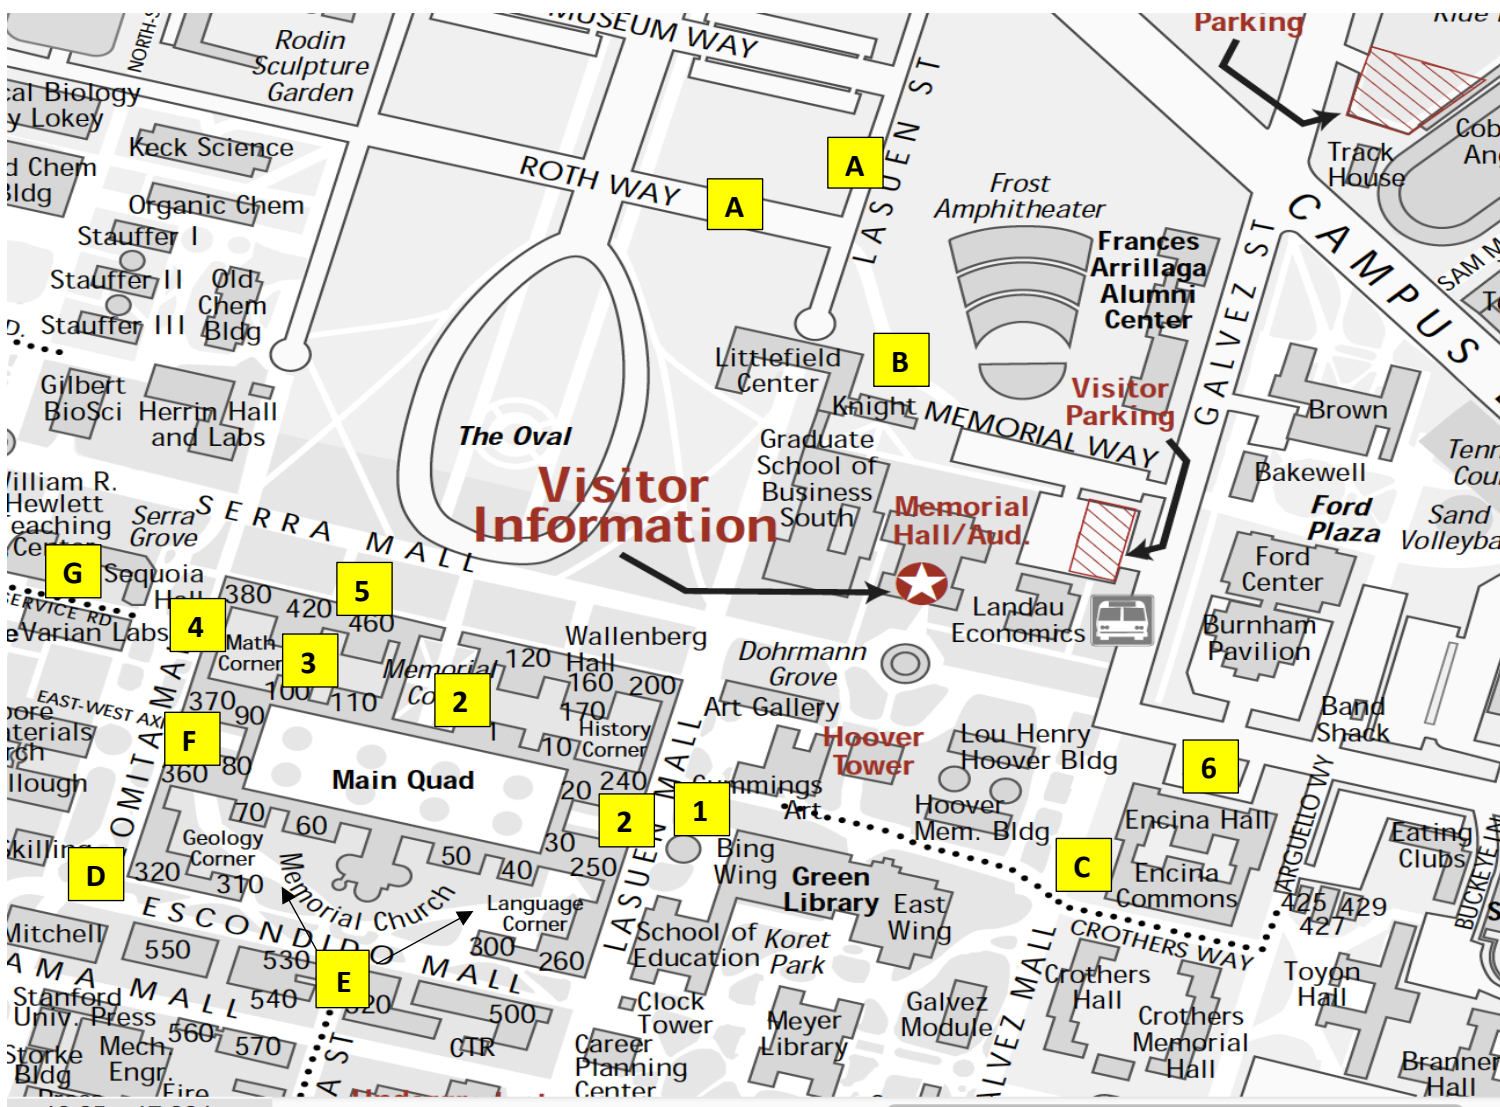

SUPPORTING LOCATIONS:

- **A) ROTH WAY – BASE CAMP**
  - Working Truck Parking, Buses/Vans/Light Towers (2)
  - 40 local crew cars (& security)
  - On Lasuen from Museum Way to Roth Way to Palm Drive.
- **B) KNIGHT LAWN**
  - Background extras holding
  - 3 20x20 tents; Bathroom (1 quad);
- **C) ENCINA COMMONS ON GALVEZ @ CROTHERS WAY**
  - Mask Break Tent (4), Craft Service Tent (2), Lunch Tents (3) Bathrooms (2 Quads), Light Tower (1), Possible Generator (1)
- **D) BUILDING 320**
  - Extras Holding, (4) 10x10's, 1 quad bathroom, 30 chairs.
- **E) BACK OF MEMORIAL CHURCH/GEOLGY CORNER**
  - Off Escondido Mall/Geology Corner: Mask Break Tents (4), Craft Services Tent (2), Lunch Tents (3), Light Tower (1)
  - Language Corner: Bathrooms (2 Quads)
- **F) BUILDING 360**
  - Mask Break – (4) 10x10 tents
- **G) BATHROOM**
  - Bathroom (1 Quad)

LOCATIONS: SATURDAY, 3/20/21: 1) BING WING – WEST SIDE

Filming: 6AM TO 12NOON; 1 light tower; generator placement TBD

2) THE MEMORIAL COURT/QUAD/ARCH BETWEEN 240/250

Filming: 9AM TO 7PM; 1 light tower; Generator placement TBD

SUNDAY, 3/21/21

3) MEMORIAL COURT TO MATH CORNER (WALK) & BEER GARDEN

4) WALK ALONG LOMITA MALL (BETWEEN 370, 380)

5) MARGUERITE BUS STOP/SERRA MALL/THE OVAL

Filming #3, #4, #5: 7AM AND 4PM; Generator placement TBD

6) ENCINA HALL

Filming: 1pm to 7pm; 1 Light Tower

insecure

Stanford University Shoot

Saturday, 3/20/2021

Sunday, 3/21/2021

NOTE#1: TIMES ARE TENTATIVE

NOTE#2: FIRST LOCATION STILL

YET TO BE DETERMINED