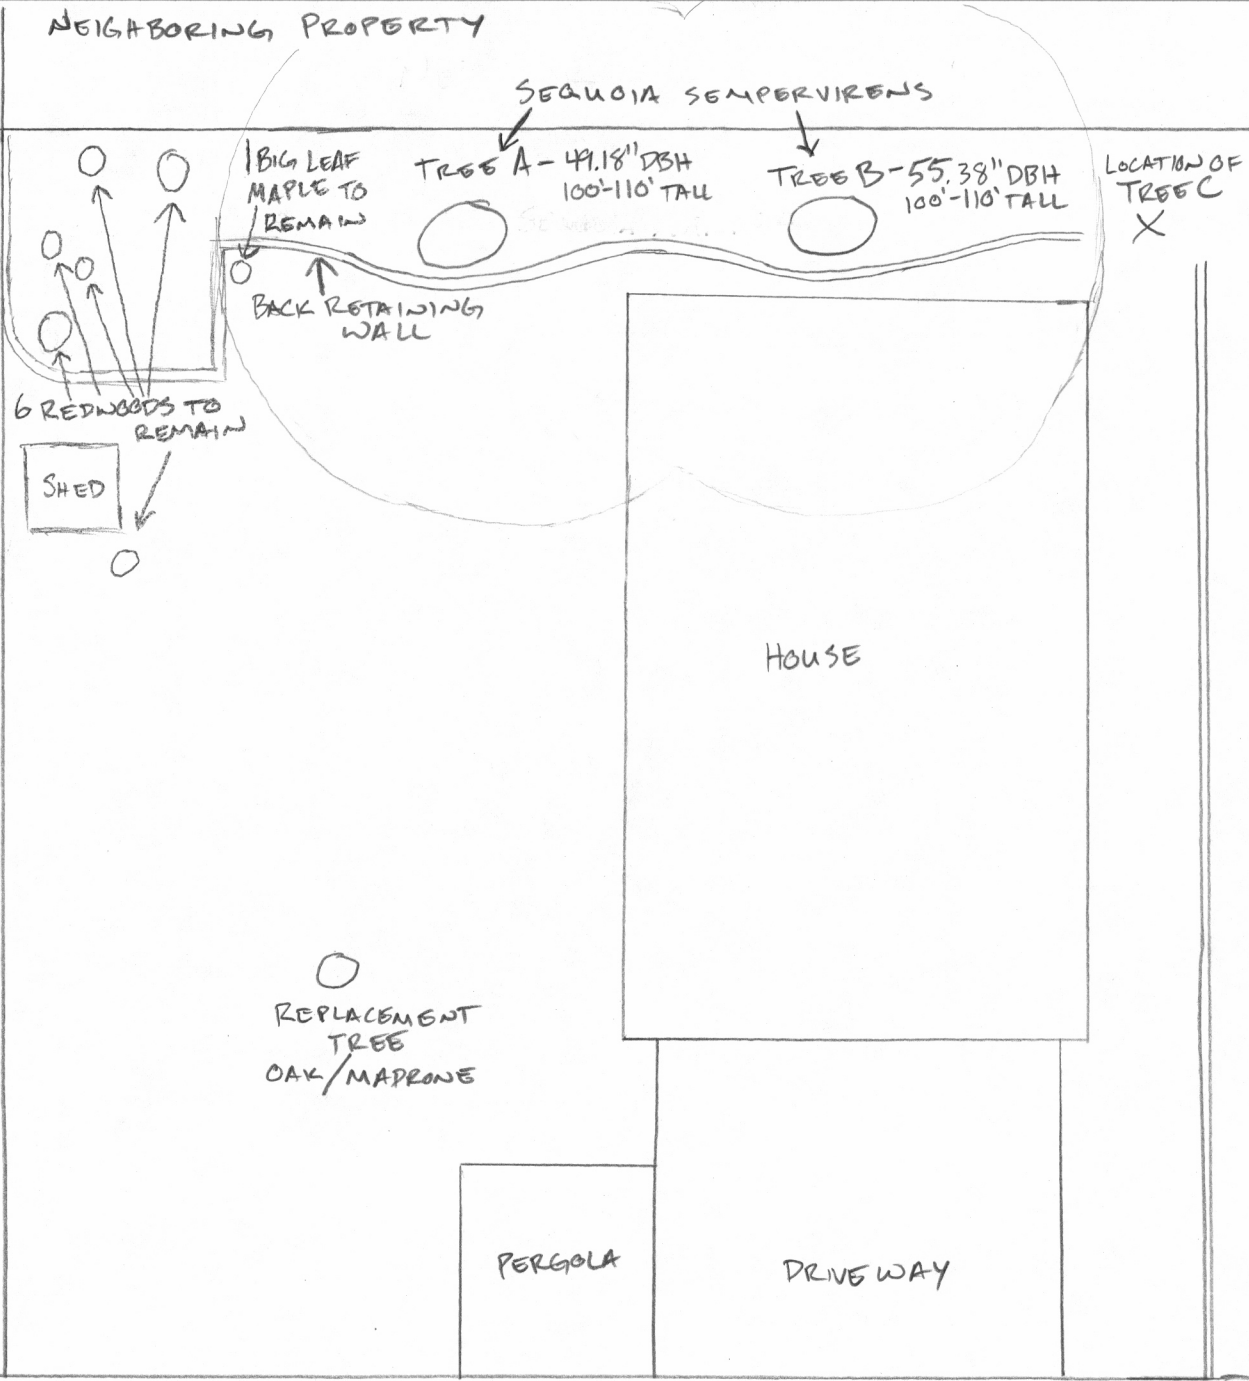

21760 IRMA LYLE DR.  
LOS GATOS, CA, 95033

NEIGHBORING PROPERTY

NEIGHBORING PROPERTY

NEIGHBORING PROPERTY

REPLACEMENT TREE  
OAK/MADRONE

IRMA LYLE DRIVE  
(ROAD)

SIDE RETAINING WALL